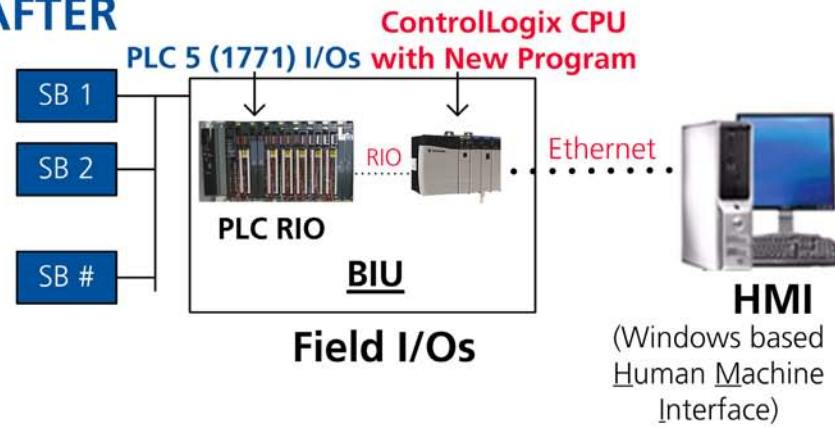

BEFORE

AFTER

TOSS THE BOS®

Project Update

SMART Controls™-PC is the most advanced control package for an Intelligent SootBlowing (ISB) application. "Toss The BOS®" is an option of SMART Controls™ which upgrades existing sootblower control systems and provides an Open Architecture design with added functionality. This simple and cost effective engineering design method upgrades existing non-supportive systems without any major modifications of field wiring.

Toss The BOS® utilizes existing programmable logic controller (PLC) input/output (I/O) hardware and their field connections reducing the cost of upgrade. The design is proven at several dozen installations. The SMART Clean™ ISB modules are implemented with this base upgrade or can be applied at a later date based on the customer's budget plan. Power plants can take the first step to move towards a fully automatic, SMART Clean™ ISB closed loop control system through Toss The BOS®.

Toss The BOS® provides an open architecture system that is supported and expanded without major hardware modifications.

Benefits

- User-friendly – Human Machine Interface (HMI) screens are highly adaptable and easy to use
- Expandability – Base system allows installations of future SMART Clean™ ISB modules (e.g. Dynamic flow/speed controls, Closed Loop Control using SMART Furnace and SMART Convection modules)
- DCS integration – Multiple options to interface plant's DCS, seamlessly and efficiently to incorporate sootblower controls
- Support – Remote log-in support available for troubleshooting and maintenance assistance