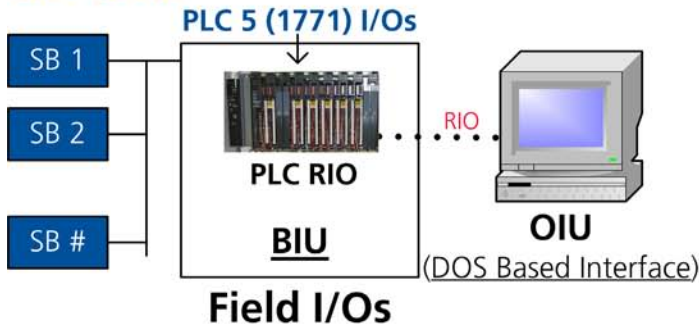

BEFORE

AFTER

TOSS THE BOS®

Project Update

SMART Controls™-PC is the most advanced control package for an Intelligent SootBlowing (ISB) application. "Toss The BOS®" is an option of SMART Controls™ which upgrades existing sootblower control systems and provides an Open Architecture design with added functionality. This simple and cost effective engineering design method upgrades existing non-supportive systems without any major modifications of field wiring.

Toss The BOS® utilizes existing programmable logic controller (PLC) input/output (I/O) hardware and their field connections reducing the cost of upgrade. The design is proven at several dozen installations. The SMART Clean™ ISB modules are implemented with this base upgrade or can be applied at a later date based on the customer's budget plan. Power plants can take the first step to move towards a fully automatic, SMART Clean™ ISB closed loop control system through Toss The BOS®.

Toss The BOS® provides an open architecture system that is supported and expanded without major hardware modifications.

Benefits

- User-friendly – Human Machine Interface (HMI) screens are highly adaptable and easy to use
- Expandability – Base system allows installations of future SMART Clean™ ISB modules (e.g. Dynamic flow/speed controls, Closed Loop Control using SMART Furnace and SMART Convection modules)
- DCS integration – Multiple options to interface plant's DCS, seamlessly and efficiently to incorporate sootblower controls
- Support – Remote log-in support available for troubleshooting and maintenance assistance