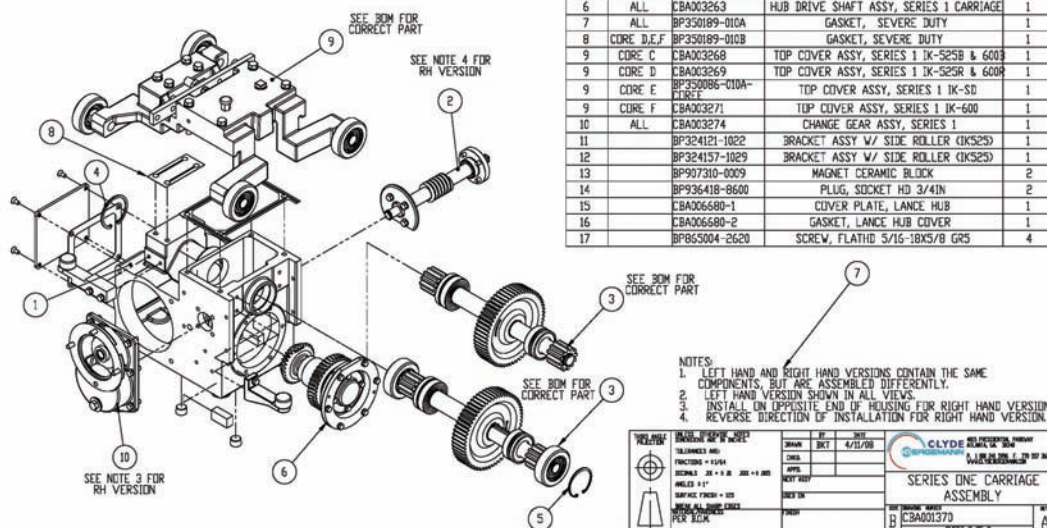

CARRIAGE

IK525/525R/545/600/IKSD Sootblower Carriage Assemblies