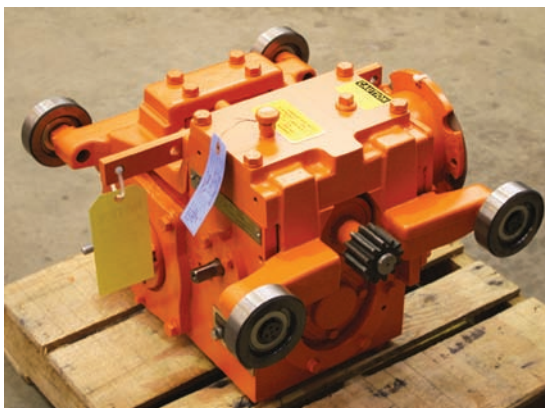

CARRIAGE

IK525/525R/545/600/IKSD Sootblower Carriage Assemblies

The maintenance cost of the IK525/525R/545/600/IKSD carriage assemblies are a significant portion of the general maintenance cost throughout the life of these sootblowers. With today's tighter budgets and the rising cost of parts, it has become increasingly difficult to perform the required maintenance within budget. Clyde Bergemann recognizes this and has implemented a program to reduce the price of complete carriage assemblies, as well as the price of the individual carriage replacement parts. Quality and value are the cornerstones of this program, and we offer our full one-year warranty covering both workmanship and materials.

Carriage Replacement Program

Whether you are considering rebuilding your carriages or purchasing new ones, Clyde Bergemann's replacement program consists of supplying a completely new carriage at a very competitive price. This program includes the carriage assemblies for IK525B, IK545B, IK525R, IKSD, and IK600, including the Series 1 style gearboxes.

Additionally, you will save in shipping costs since you will no longer have to ship your damaged or worn-out carriages to a rebuild facility.